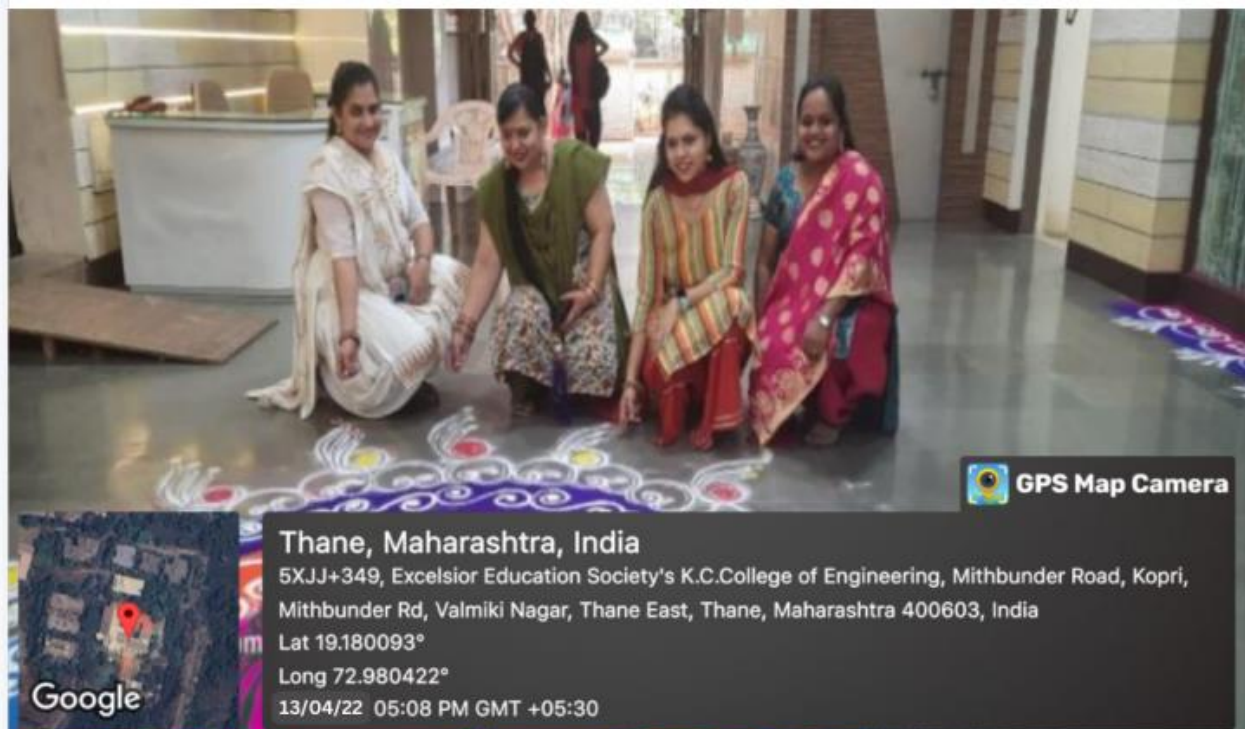

Tree plantation Day on behalf of World Environment Day 03.06.2022

No-vehicle day 20.05.2022

HOLI CELEBRATION 18.03.2022

Baisakhi celebration (Decoration with waste products. No plastic usage)

13.04.2022

Sharpen The Edge - Oral Presentation (Paryavaran-Environmental Science) 03.03.2020